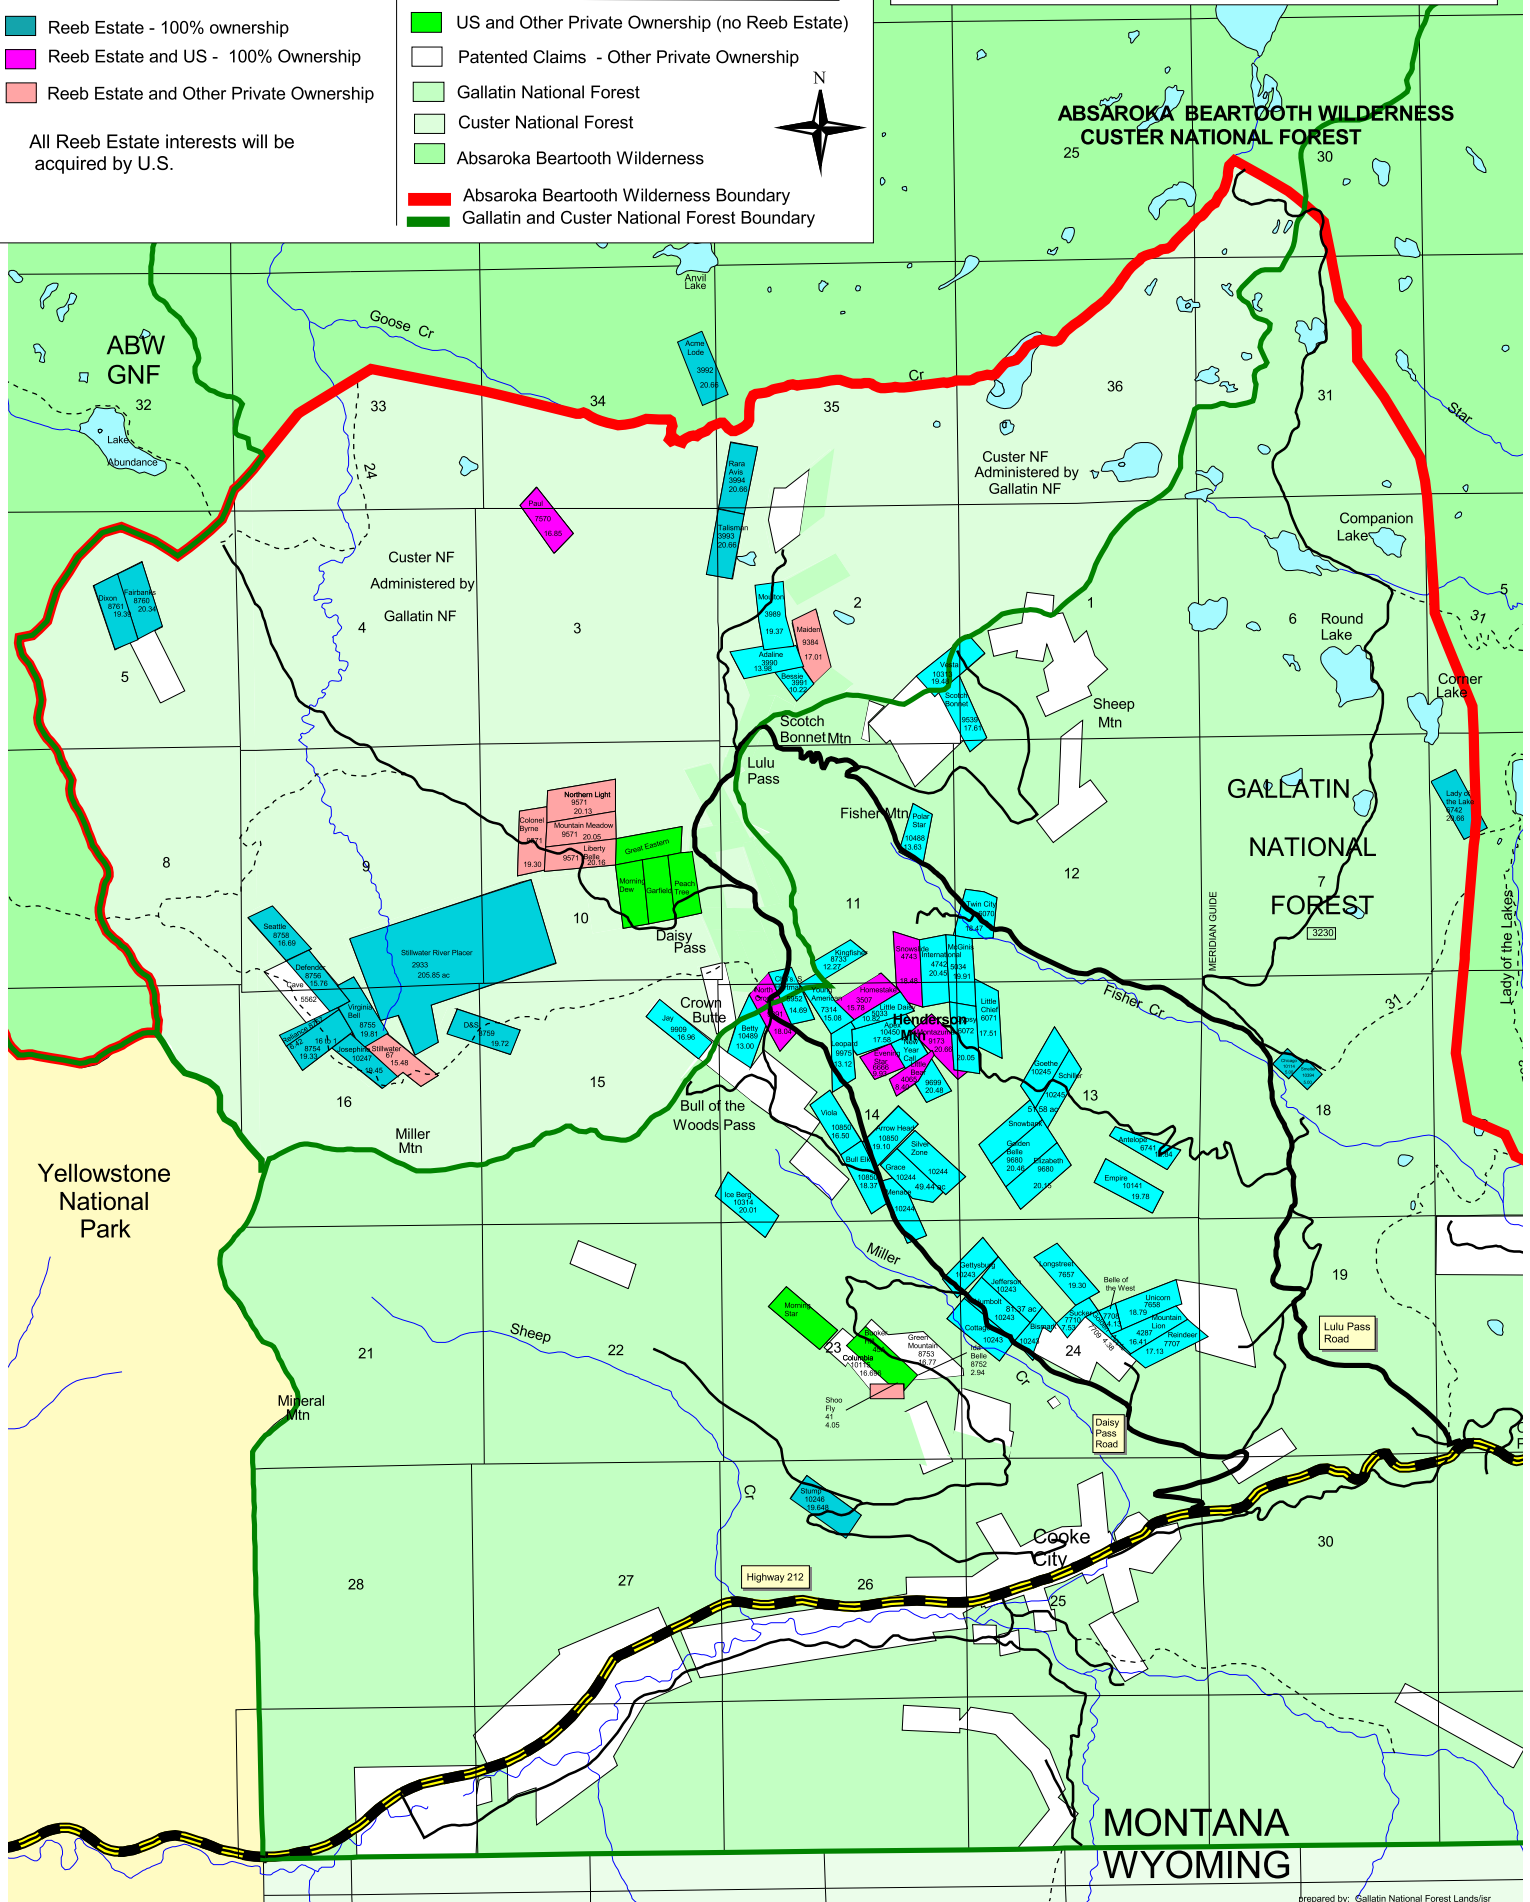

**Reeb Estate**  
Northern Region, Gallatin and Custer National Forests

**November 7, 2008**

**REEB ESTATE PROPERTIES**

- Reeb Estate - 100% ownership
- Reeb Estate and US - 100% Ownership
- Reeb Estate and Other Private Ownership

All Reeb Estate interests will be acquired by U.S.

**NATIONAL FOREST AND OTHER PRIVATE LANDS**

- US and Other Private Ownership (no Reeb Estate)
- Patented Claims - Other Private Ownership
- Gallatin National Forest
- Custer National Forest
- Absaroka Beartooth Wilderness
- Absaroka Beartooth Wilderness Boundary
- Gallatin and Custer National Forest Boundary

**FY 2010 LAND ACQUISITION REQUEST  
LAND AND WATER CONSERVATION FUND**

**ABSAROKA BEARTOOTH WILDERNESS  
CUSTER NATIONAL FOREST**

**GALLATIN  
NATIONAL  
FOREST**

**Yellowstone  
National  
Park**

**MONTANA  
WYOMING**